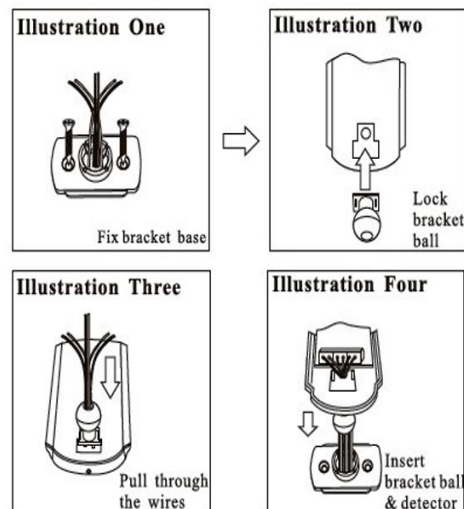

INSTALLATION ILLUSTRATIONS