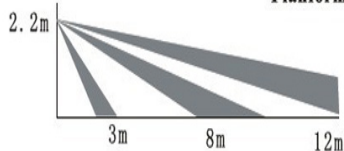

Tri-Tech H/W Motion Detector

Electronic System Products Co., Inc.
2492 Wall St.
Jonesboro Ga 30236
800 595 5008

36'X36' Detection Area

Detecting Area View

Planform

Side View

INSTALLATION ILLUSTRATIONS

Pet Immune to
26.5 Lbs