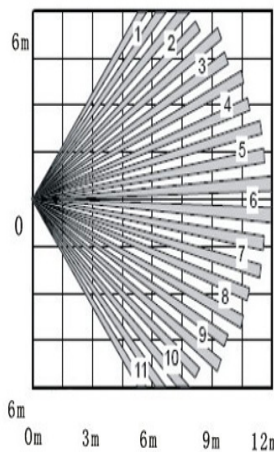

Tri-Tech H/W Motion Detector

Electronic System Products Co., Inc.
2492 Wall St.
Jonesboro Ga 30236
800 595 5008

36'X36' Detection Area

Detecting Area View